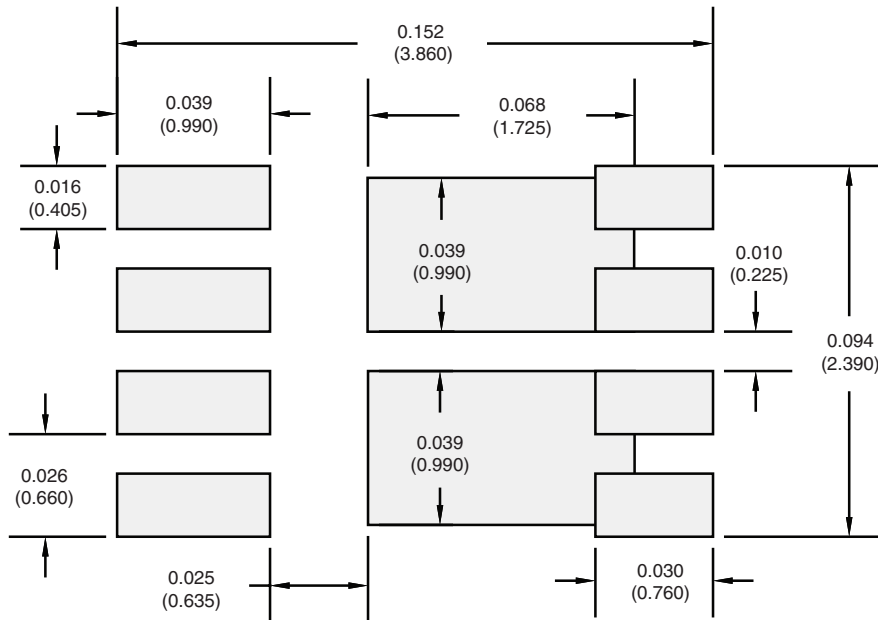

RECOMMENDED MINIMUM PADS FOR PowerPAK® 1212-8 Dual

Recommended Minimum PADS for PowerPAK 1212-8 Dual
Dimensions in Inches/(mm)

[Return to Index](#)